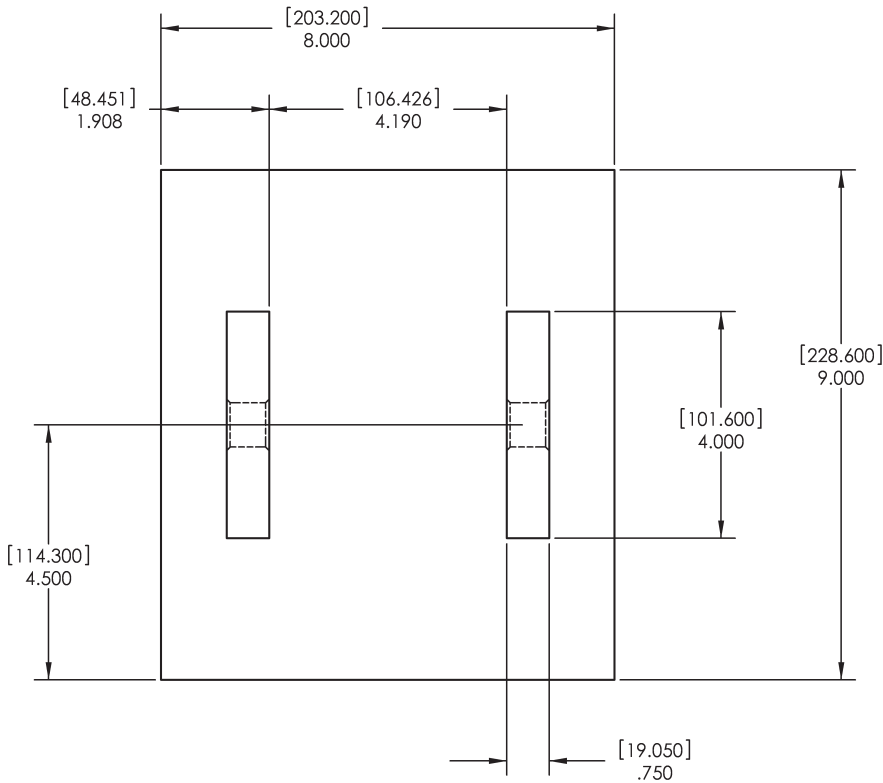

Product Specifications

MODEL #FB-SW1
FRONT VIEW

MODEL #FB-SW1
SIDE VIEW

MODEL #FB-SW1
TOP VIEW

Dimensions displayed in;
inches [millimeters]

T.A. Pelsue Company

2500 S. Tejon St.

Englewood, CO 80110