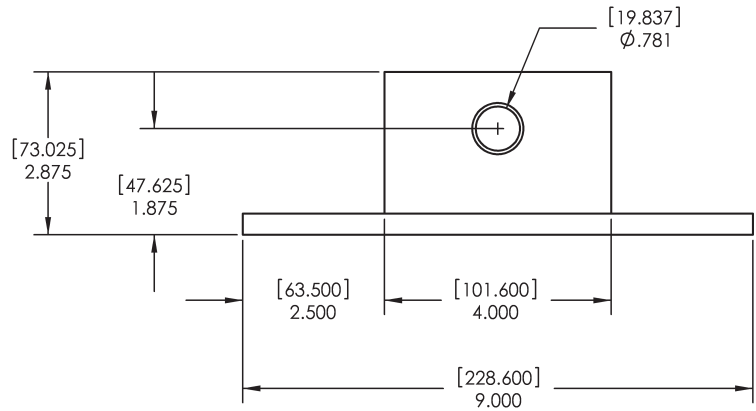

Product Specifications

MODEL #FB-SW1
FRONT VIEW

MODEL #FB-SW1
SIDE VIEW

MODEL #FB-SW1
TOP VIEW

Dimensions displayed in;
inches [millimeters]

T.A. Pelsue Company

2500 S. Tejon St.

Englewood, CO 80110