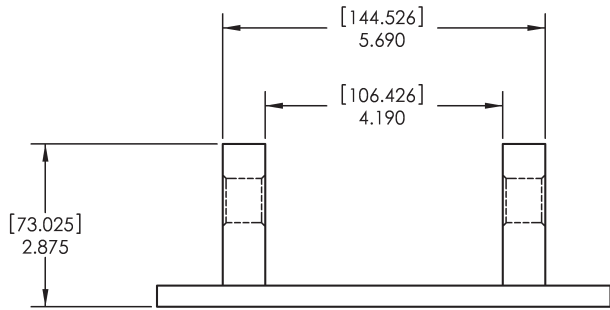

Product Specifications

MODEL #FB-SW1
FRONT VIEW

MODEL #FB-SW1
SIDE VIEW

MODEL #FB-SW1
TOP VIEW

Dimensions displayed in;
inches [millimeters]

T.A. Pelsue Company

2500 S. Tejon St.

Englewood, CO 80110